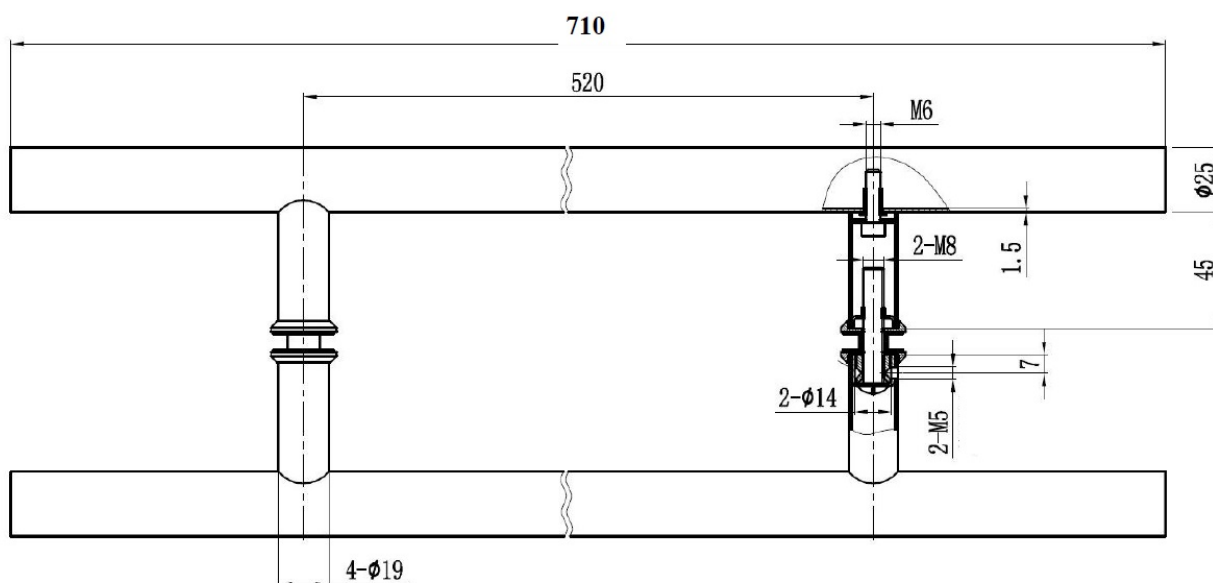

PRODUCT SHEET

Description:

Door Handle "Oder" SS304 Brushed, $\varnothing 25 \times 710$ mm, cc 520mm, 8-12mm Glass Thickness, Bore: $\varnothing 12$ mm

Item number:

17.87.007-0

Units	Box	Carton	HS Code	Barcode
Pair	1	10	8302415000	 5704866444903